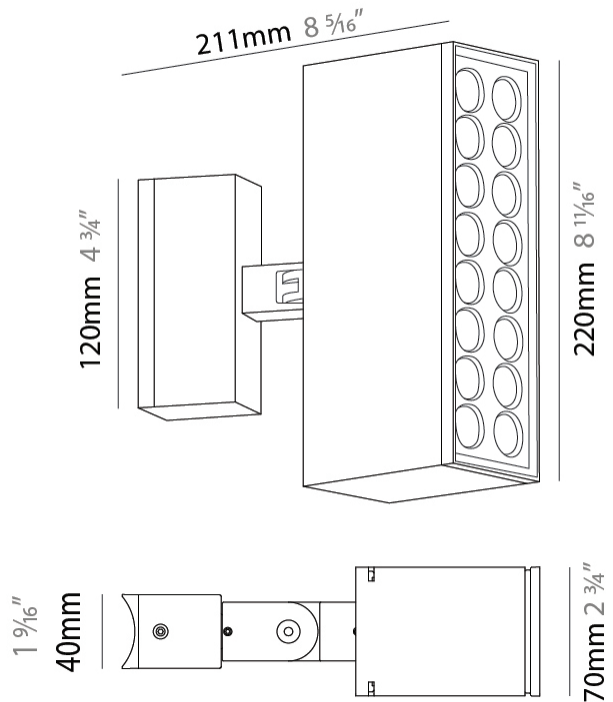

1. To build a product code in our configurator select the specify button on the base model # product page
2. To build a manual product code on this datasheet choose from the options listed below in blue font and add the suffix to the base model #

GENERAL

Series: Target
Brand: Platek
Division: Exterior
Mounting Type: Post
Mounting Location: Above Ground
Subcategory: Bollard

PHYSICAL

Shape: Rectangle
Length (mm): 220
Length (in): 8 ¹¹/₁₆
Width (mm): 70
Width (in): 2 ³/₄
Height (mm): 227
Height (in): 2 ³/₄
Light Distribution: Adjustable / Direct
Screws: A4 stainless steel
Diffuser: Clear tempered glass
Fixture Finish: BLK / WHI / GRY / COR / ANT / BRZ
Fixture Material: Aluminum Die Cast

ELECTRICAL

Lamp Type: LED
Input Wattage (W): 34
Total Output Wattage (W): 32
Dimming: Non-Dimmable
Driver Included: Yes
Driver Location: Integrated
Driver Type: Constant Current - Universal
Driver Class: Class 2
Input Voltage (V): 120 - 277
Constant Current (MA): 700
Upon Request: (Not included - see components [IP65 or higher enclosure to be supplied by others]) Remote: 0-10Vdc dimming / DMX

LED

Number of LEDs: 16
Color Temperature (°K): 2700 / 3000 / 4000
Max. Delivered Lumen (lm): Max 4610
CRI: >80 CRI
Lamp Life (hrs): 60000

OPTICAL

Optic°: 9 / 24 / 48 / ELL
Adjustability: Rotational 330°; Tilt 90°

RATINGS AND CERTIFICATIONS

Certified By: Certified for North American Standards
IP rating: IP66
IK Rating: IK08